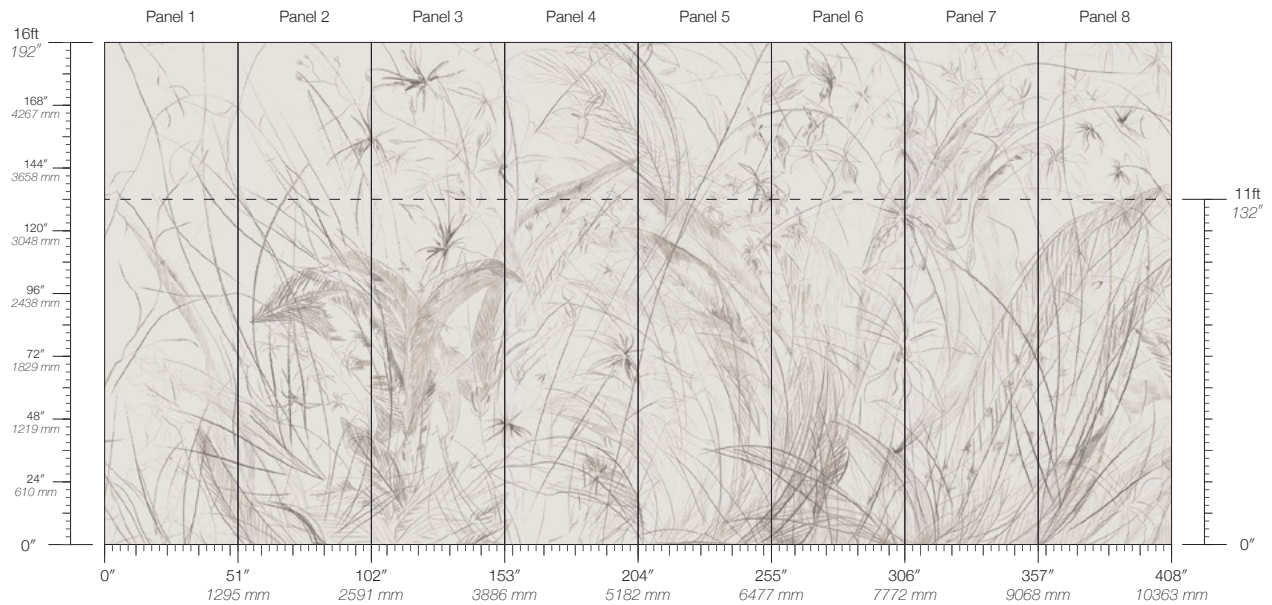

Calico

WILDS

Tear Sheet

Wilds is inspired by the architecture of flowers.

AMALFI

CRESCENT

LARGO

RHODES

SONORA

TIVOLI

Wilds Rhodes

Suitable for residential and commercial projects

COLOR
Rhodes

ITEM
4814

CONTENT
Type II PVC-Free

PANEL WIDTH
51" / 1295 mm trimmed

PANEL HEIGHT
132" / 3353 mm standard
192" / 4877 mm extended

REPEAT
Non-repeating

STOCK
Made to order

LEAD TIME
4 weeks to print

MINIMUM
1 panel

PRICE
Available upon request

ORIGIN
USA

DETAILS
Custom options available

MAINTENANCE
Water-based cleanser

ENVIRONMENTAL
Recycled Content
Phthalate Free
Low VOC
HPD Available

SPECS
Polyester/Natural Fiber face
Fabric backing
14 oz per linear yard
435.2 g per linear meter
Light canvas surface texture